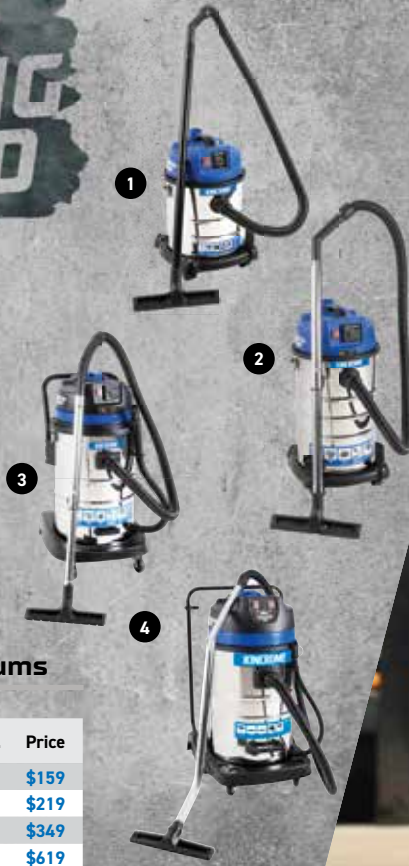

LEAVE NOTHING BEHIND

Effortlessly handle wet spills and dry debris, with Kincrome's Garage Vacuum range. Featuring dual-function suction and blow options, these vacuums excel at picking up dirt and liquids while effectively blowing away dust and waste, providing a complete cleaning solution.

FROM
$159

KINCROME Wet & Dry Garage Vacuums

Stainless Steel Tank

Capacity	Motor Size	Part No.	Price
1 20L	1250 Watts	KP702	$159
2 30L	1250 Watts	KP703	$219
3 50L	1400 Watts	KP704	$349
4 80L	Twin 1000 Watts	KP705	$619